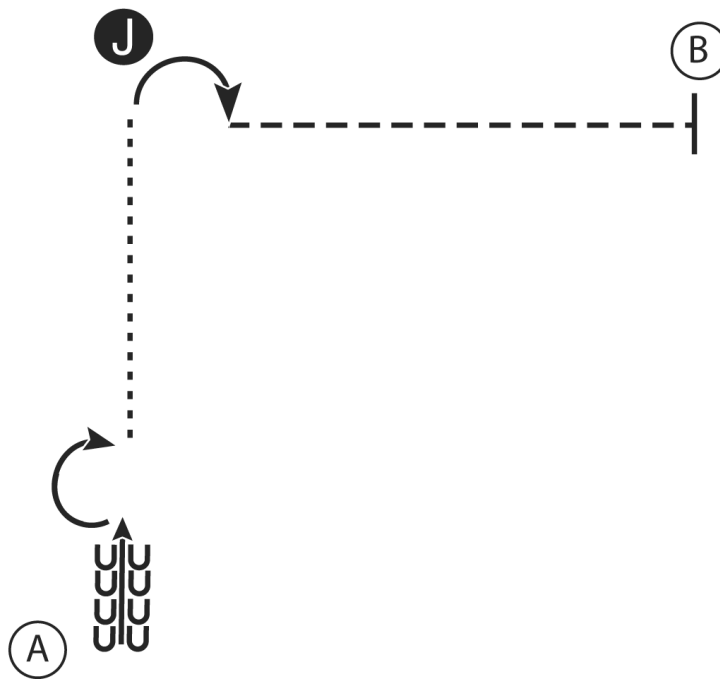

# A - Silver Spur Performance Schooling Show

## 11 Showmanship Miniature Equine (Adult)

Show Date: May 13, 2018

w w w . H o r s e S h o w P a t t e r n s . c o m

w w w . H o r s e S h o w P a t t e r n s . c o m

1. Back 4 steps at A
2. Perform a 180 degree turn
3. Walk to the judge and set up for inspection
4. When dismissed perform a 90 degree turn and trot to B
5. Stop at B

- Walk - - - - -
- Trot - - - - -
- Back ←
- Marker (B)
- Judge (J)

[S/1-2]

Pattern Provided by:  
*Silver Spur Show Committee*