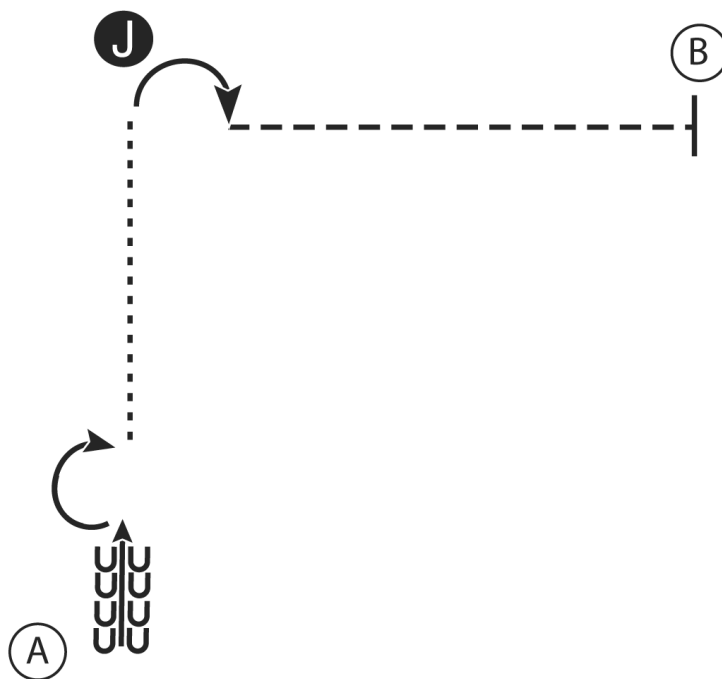

A - Silver Spur Performance Schooling Show

12 Showmanship Miniature Equine (Youth)

Show Date: May 13, 2018

w w w . H o r s e S h o w P a t t e r n s . c o m

w w w . H o r s e S h o w P a t t e r n s . c o m

1. Back 4 steps at A
2. Perform a 180 degree turn
3. Walk to the judge and set up for inspection
4. When dismissed perform a 90 degree turn and trot to B
5. Stop at B

- Walk
Trot - - - - -
Back ← 
Marker (B)
Judge (J)

[S/1-2]

Pattern Provided by:

Silver Spur Show Committee