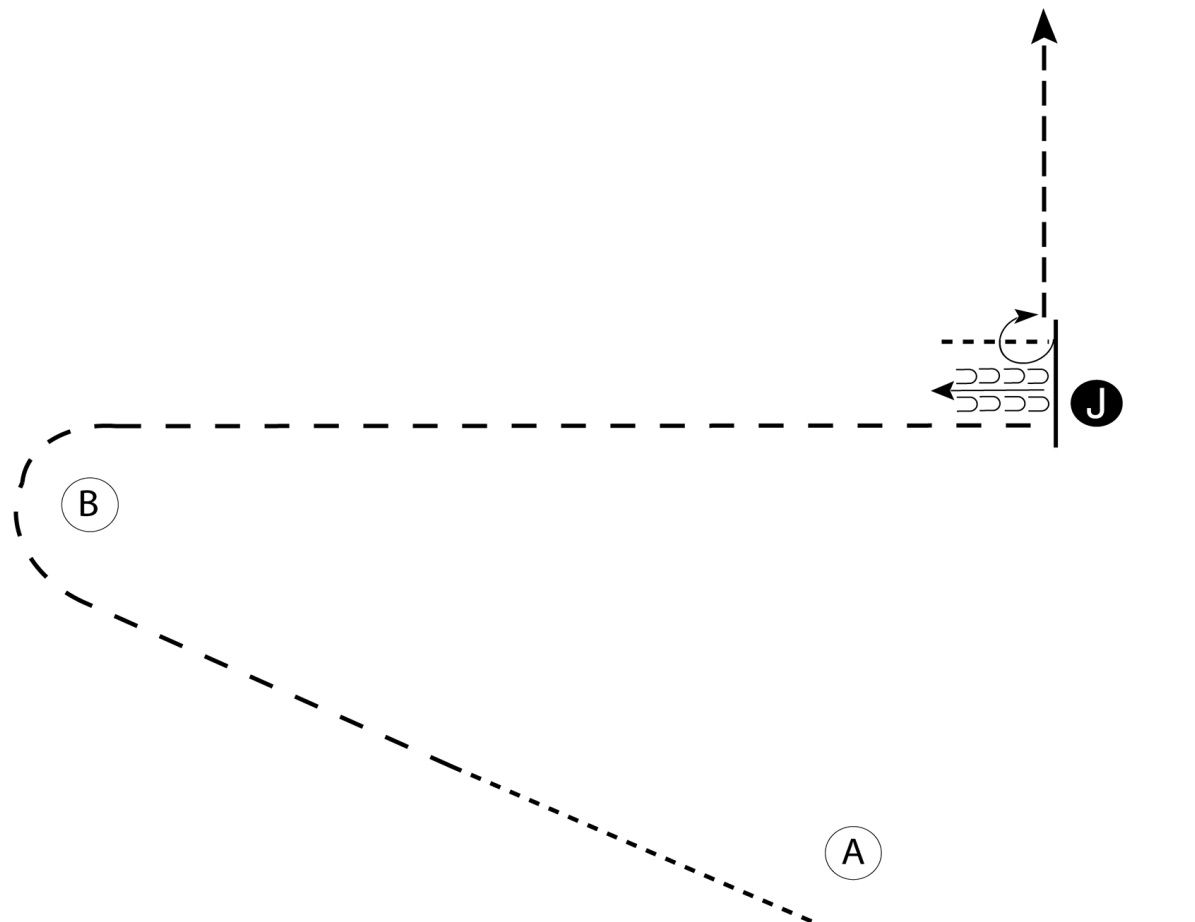

# B - Silver Spur Performance Schooling Show

## 57 Miniature Equine In Hand Patterned (Youth)

Show Date: June 2, 2018

w w w . H o r s e S h o w P a t t e r n s . c o m

w w w . H o r s e S h o w P a t t e r n s . c o m

1. Begin at A. Walk halfway to B
2. Trot to and around B to the Judge
3. Stop and back one horse length
4. Walk to the Judge and set up for inspection
5. When dismissed perform a 270 degree turn and trot to the line-up

[S/1-15]

Pattern Provided by:

*Silver Spur Show Committee*