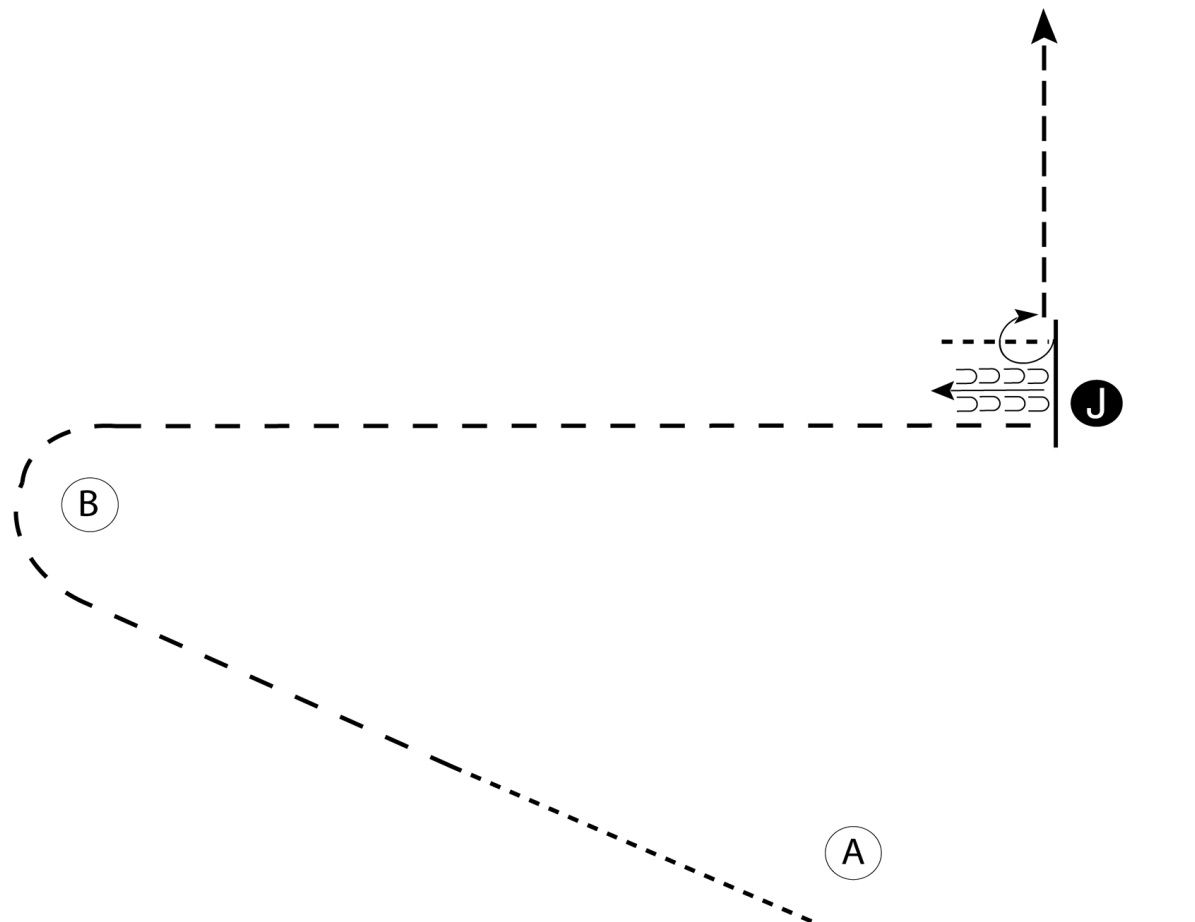

B - Silver Spur Performance Schooling Show

57 Miniature Equine In Hand Patterned (Youth)

Show Date: June 2, 2018

w w w . H o r s e S h o w P a t t e r n s . c o m

w w w . H o r s e S h o w P a t t e r n s . c o m

1. Begin at A. Walk halfway to B
2. Trot to and around B to the Judge
3. Stop and back one horse length
4. Walk to the Judge and set up for inspection
5. When dismissed perform a 270 degree turn and trot to the line-up

[S/1-15]

Pattern Provided by:

Silver Spur Show Committee