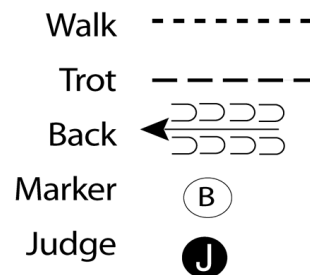

## 57 Miniature Equine In Hand Patterned (Youth)

Show Date: June 2, 2018

w w w . H o r s e S h o w P a t t e r n s . c o m

w w w . H o r s e S h o w P a t t e r n s . c o m

1. Begin at A. Walk halfway to B
2. Trot to and around B to the Judge
3. Stop and back one horse length
4. Walk to the Judge and set up for inspection
5. When dismissed perform a 270 degree turn and trot to the line-up