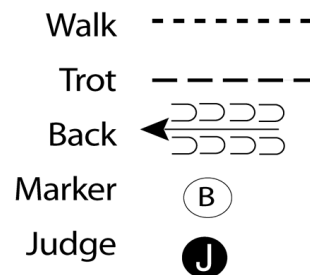

B - Silver Spur Performance Schooling Show

57 Miniature Equine In Hand Patterned (Youth)

Show Date: June 2, 2018

w w w . H o r s e S h o w P a t t e r n s . c o m

w w w . H o r s e S h o w P a t t e r n s . c o m

1. Begin at A. Walk halfway to B
2. Trot to and around B to the Judge
3. Stop and back one horse length
4. Walk to the Judge and set up for inspection
5. When dismissed perform a 270 degree turn and trot to the line-up